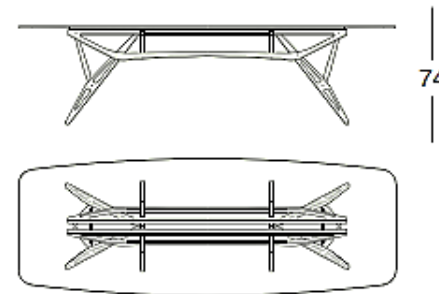

**Reale**

Bevelled edge plate glass top. Frame in wengé-stained or in walnut-dyed oak or painted with an open pore black or white finish.

**Brand:** Zanotta, Made in Italy  
**Item type:** Table  
**Item code:** V2320CM/100X280/CANC  
**Designer:** Carlo Mollino (1949)  
**Frame:** Canaletto Walnut  
**Dimension:** 280 x 100 x 74 cm